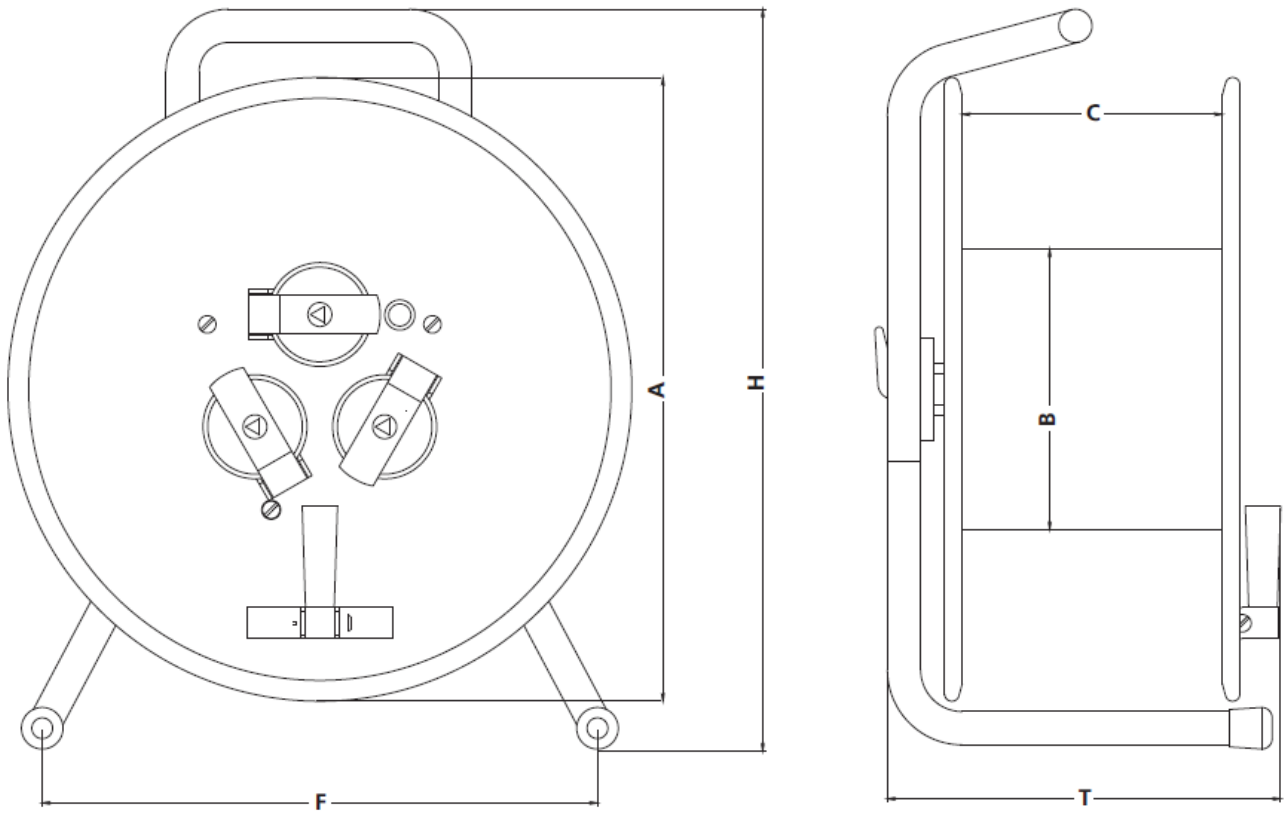

35-5019 CANFORD CABLE DRUM CD462

Measurements

	mm	Inch
A	460	18.11
B	320	12.60
C	170	6.69
F	350	13.78
H	545	21.46
T	250	9.84

Weight

	Kg	lb
	8.30	18.30