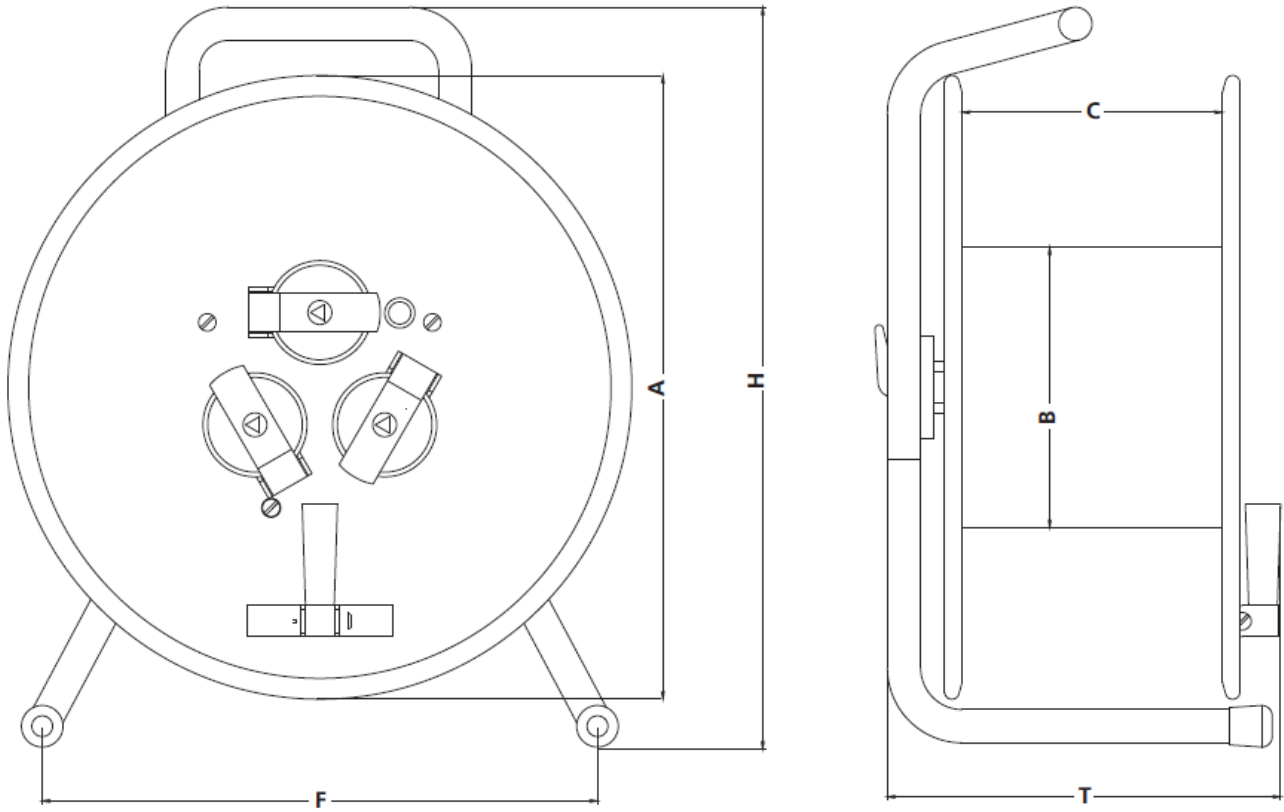

35-5020 CANFORD CABLE DRUM CD580

Measurements

	mm	Inch
A	580	22.83
B	320	12.60
C	170	6.69
F	430	16.93
H	710	27.95
T	250	9.84

Weight

	Kg	lb
	14.00	30.86