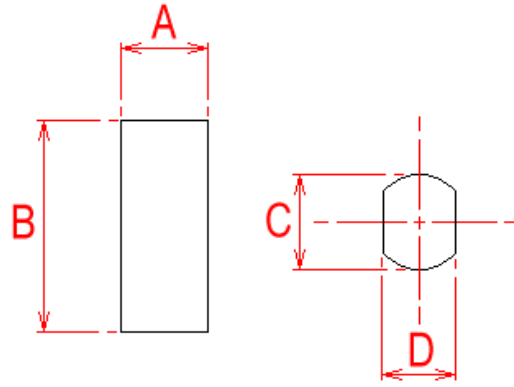

ST – SC – LC Fibre Couplers Cut Out Info

Coupler	A	B	C	D
ST			10.5	8
SC simplex & LC duplex	10	14		
SC duplex & LC quad	10	27		

Cut out information for the following couplers.

ST couplers

- 46-4203 ST MM PANEL COUPLER
- 46-4204 ST SM PANEL COUPLER
- 46-4261 ST MM PANEL COUPLER
- 46-4262 ST SM PANEL COUPLER
- 50-0201 SENKO FIBRE OPTIC ST SM FEEDTHROUGH COUPLER
- 50-0202 SENKO FIBRE OPTIC ST MM FEEDTHROUGH COUPLER

SC simplex & LC duplex couplers

- 46-4224 LC MM DUPLEX PANEL COUPLER (also fits SC simplex panel cutout)
- 46-4225 LC SM DUPLEX PANEL COUPLER (also fits SC simplex panel cutout)
- 46-4228 SC MM SIMPLEX PANEL COUPLER, Beige (also fits LC duplex panel cutout)
- 46-4229 SC SM SIMPLEX PANEL COUPLER, Blue (also fits LC duplex panel cutout)
- 46-4263 SC MM SIMPLEX PANEL COUPLER, Beige (also fits LC duplex panel cutout)
- 46-4264 SC SM SIMPLEX PANEL COUPLER, Blue (also fits LC duplex panel cutout)
- 46-4267 LC MM DUPLEX PANEL COUPLER (also fits SC simplex panel cutout)
- 46-4268 LC SM DUPLEX PANEL COUPLER (also fits SC simplex panel cutout)
- 50-0191 SENKO FIBRE OPTIC LC MM DUPLEX FEEDTHROUGH COUPLER Aqua
- 50-0192 SENKO FIBRE OPTIC LC SM DUPLEX FEEDTHROUGH COUPLER Blue
- 50-0193 SENKO FIBRE OPTIC LC APC SM DUPLEX FEEDTHROUGH COUPLER Green
- 50-0198 SENKO FIBRE OPTIC SC SM SIMPLEX FEEDTHROUGH COUPLER Blue
- 50-0199 SENKO FIBRE OPTIC SC APC SM SIMPLEX FEEDTHROUGH COUPLER Green

SC & LC couplers will accommodate panels up to 2mm thickness.

Metal clips that secure the coupler may be bent/altered for panels up to 3mm if required