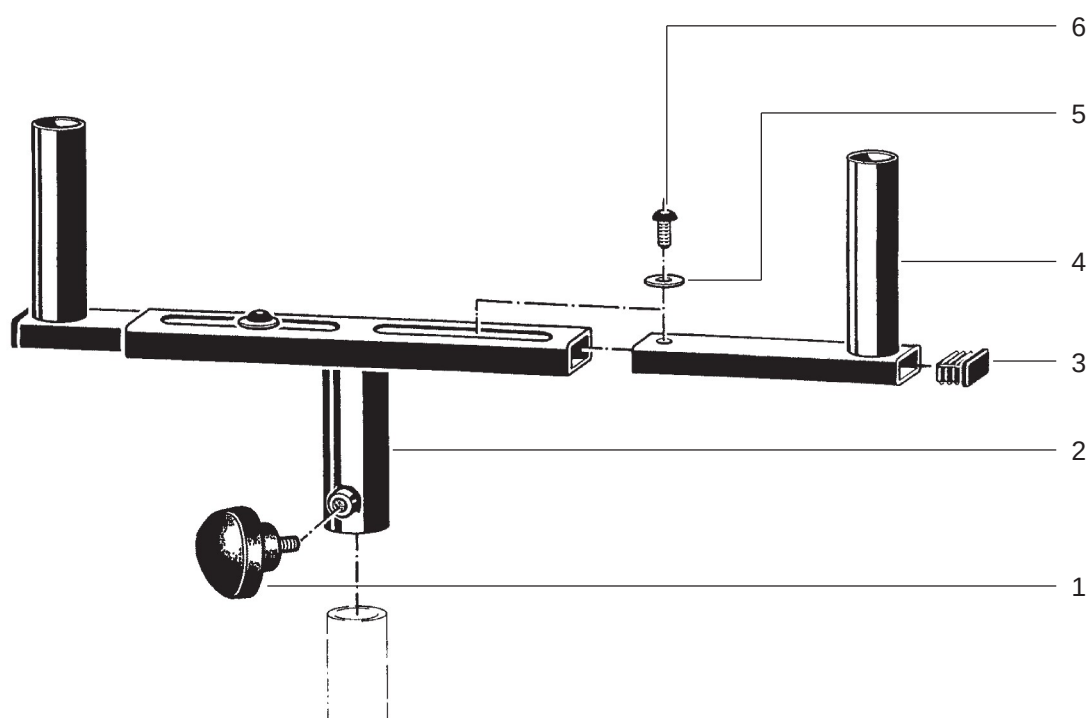

## 24105 Mounting Fork

24105.000.55 black

pos.	description	art.-no.	qty
1	locking knob M8 x 16/33 mm	01.82.761.55	1
2	support brace complete	5.24105.1.55	1
3	plastic end cop	03.20.800.55	2
4	adjustable support	5.24105.2.55	2
5	washer $\varnothing$ 8,4 mm	<a href="#">03.11.525.25</a>	2
6	roundhead screw M8 x 12 mm	03.03.610.25	2