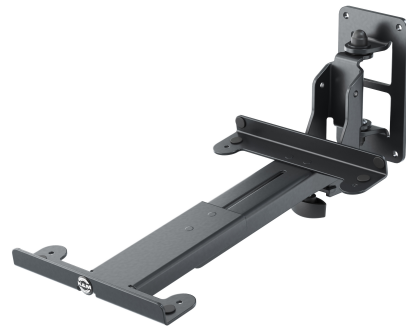

24167

Speaker wall mount L

Product variant

24167-000-55 - black

Data

Angle of inclination	0° to -17°
EAN	4016842118762
Material	steel
Max. load capacity	15 kg
Mounting	attaches to walls
Special features	clamping range for loudspeakers with a depth of 210 to 340 mm
Swivel	108 °
Wall plate	160 x 90 mm
Weight	2.36 kg
Width	200 mm

Solid and stable wall mount with adjustable boom for monitors and speakers up to 15 kg. The boom can be swiveled on both sides up to 54° and tilted continuously up to -17°. The width is 200 mm and the clamping depth ranges from 210 to 340 mm. Self-adhesive rubber pads protect the surface of the box and prevent vibration noise. User-friendly controls allow quick and convenient adjustments, which also remain fixed thanks to additional counter options. The sturdy metal construction is protected by a durable powder coating.